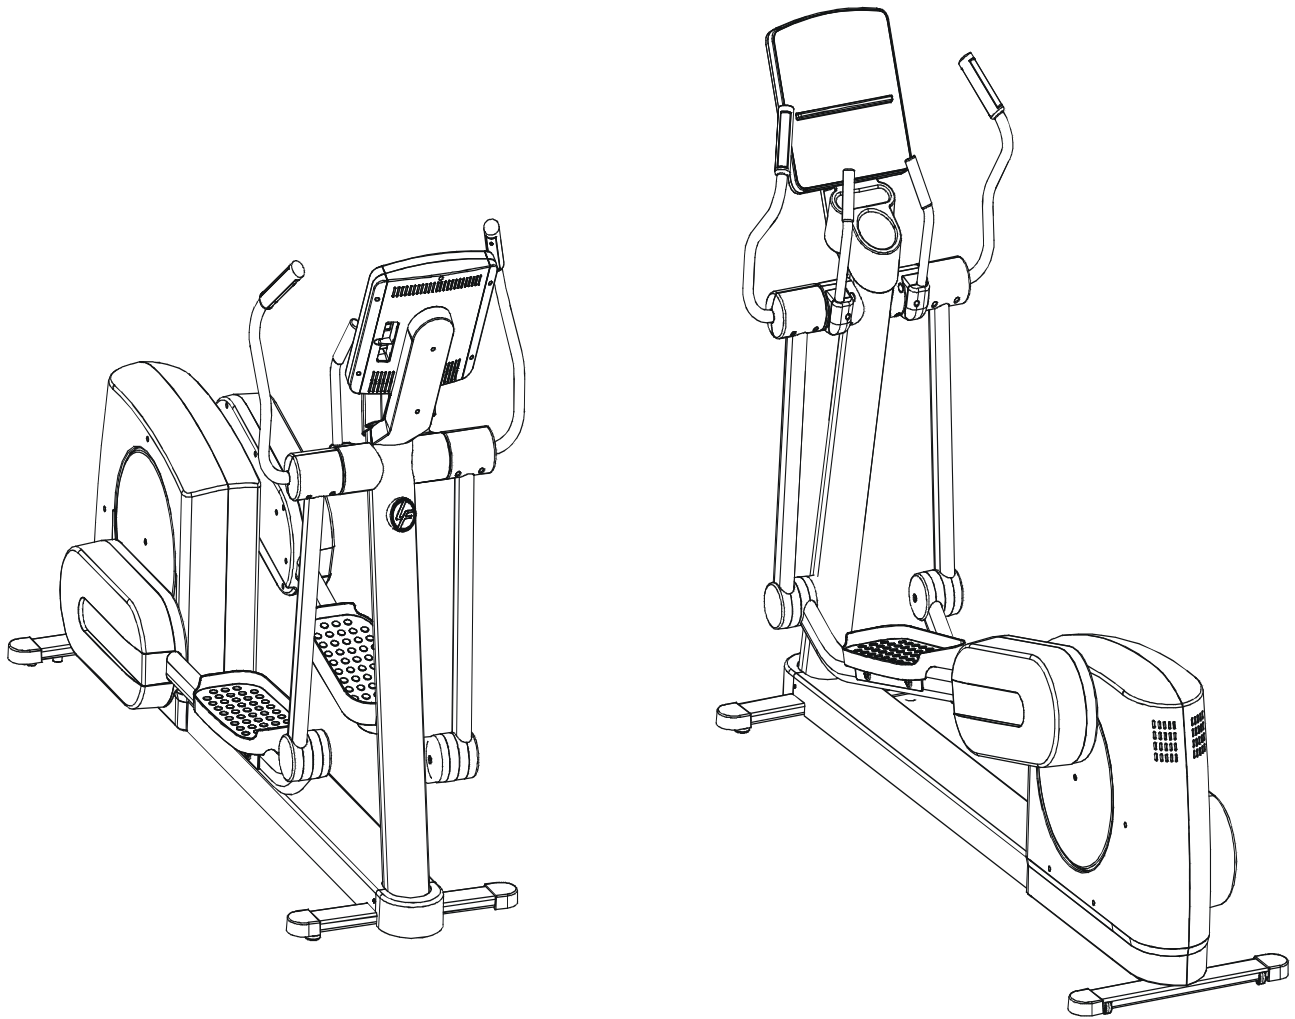

LifeFitness

ARCTIC SILVER CROSS-TRAINER 95XW-0XXX-02

Customer Support Services
PARTS MANUAL rev 31 Jul 2008

OPERATION MANUAL	M051-00K62-A107
TOUCH UP PAINT: SPRAY CAN .5 OZ BOTTLE W/APPLICATOR .33 OZ PEN	0017-00008-0204 0017-00008-0205 0017-00008-0206
SERVICE MANUAL	M051-00K62-A060
PLUG IN OPTION 120/60	GK62-00002-0018
PLUG IN OPTION 240/50 UK	GK62-00002-0019
PLUG IN OPTION 240v AUS	GK62-00002-0020
PLUG IN OPTION 230/50 CONT	GK62-00002-0021
POWER CABLE W/BRACKET ASSY. ASSEMBLY CONSISTS OF: 1) COAX CABLE 2) POWER EXTENSION CABLE 3) ACCESS PANEL BRACKET 4) F TYPE CONNECTOR 5) PLASTIC GROMMET (QTY. 2)	AK62-00210-0000 AK32-00020-0002 AK32-00078-0001 OK62-01179-0001 0017-00021-2846 0017-00042-0754
HARDWARE BAG	AK62-00152-0001

**NOTE: ADDING THE BOLT ON LCD SCREEN TO THE
95XW-0XXX-02 MAKES THE UNIT A 95XER-0XXX-02.**

	Page
CONSOLE SUPPORT & DEADSHAFT COVERS	4
HANDLEBARS AND BULLHORNS	5
CONSOLE AND RELATED COMPONENTS.....	6
UPPER FRAME HARDWARE	7
ROCKER ARMS AND PEDAL LEVERS	8
CRANK COVER AND LOWER CAPS	9
LOWER FRAME SHROUDS AND HARDWARE.....	10
PEDAL LEVER COMPONENTS	11
DRIVE MODULE COMPONENTS AND MAIN CABLE	12
DRIVE MODULE HARDWARE	13
CABLES.....	14

Note: The 95Xi comes with both Telemetry and LifePulse Sensors.

Console Support
AK62-00123-0000
Console Support Cap
OK62-01030-0000
Console Support
Shroud
OK62-01023-0000

Right
Bullhorn Cover
OK62-01007-0001
Left
Bullhorn Cover
OK62-01008-0001